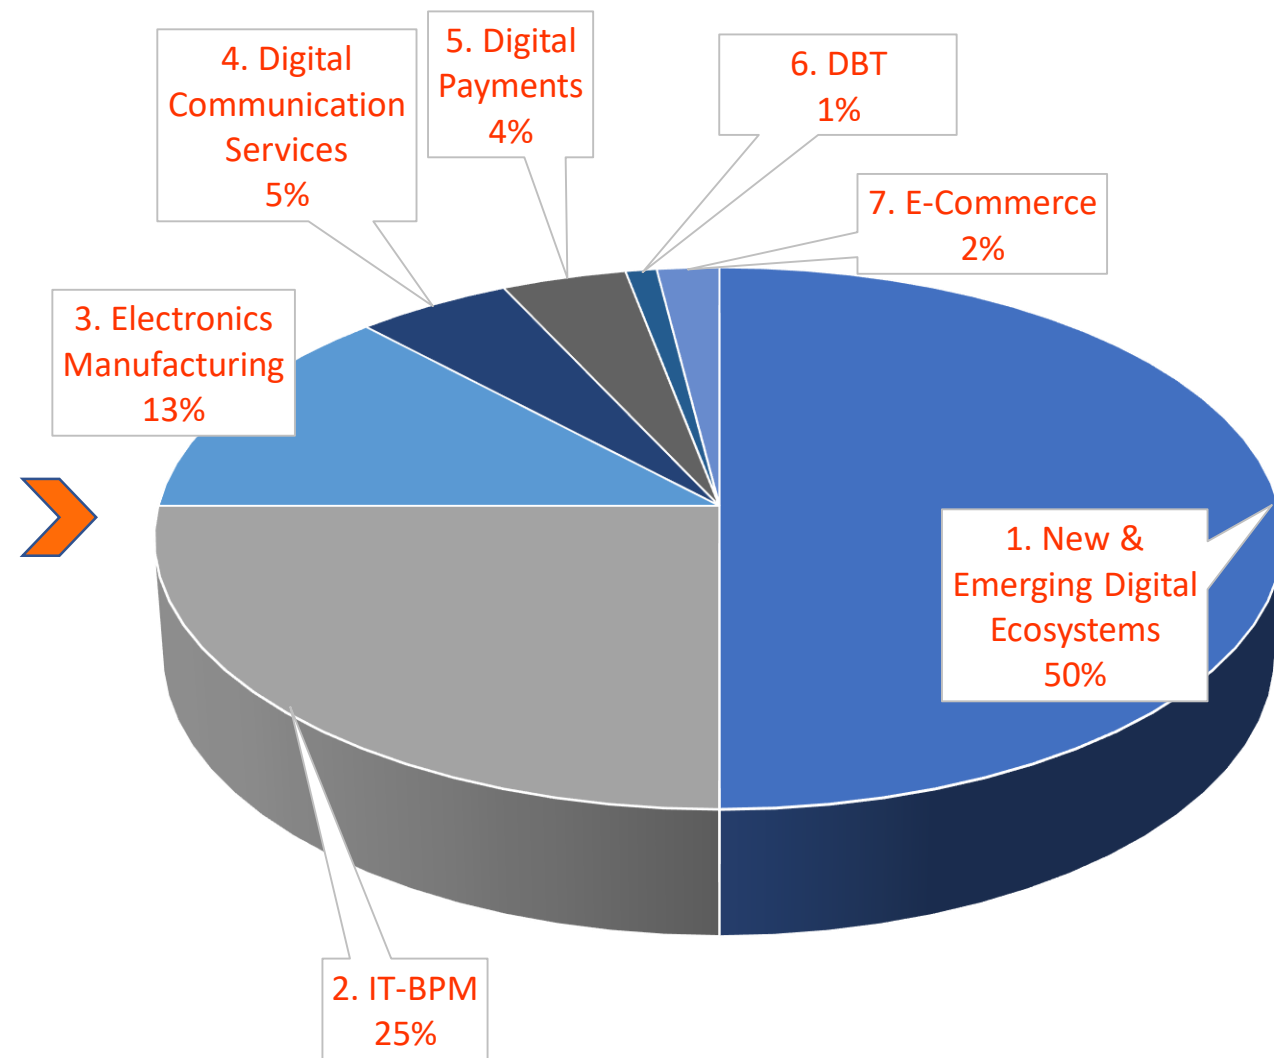

Aadhaar authentication transactions²

Large Scale Digital Adoption: 2013 to 2018

BUSINESS-LED

604 million
up from 238.7 million
Internet subscriptions

294 million
up from 90 million
Social media users

400 million
up from 30 million
WhatsApp subscribers

176.8 million
up from 40 million
e-commerce users

24.3 billion
up from 2.5 billion
annual digital payment transactions
(digital wallets, net banking, or credit or
debit card at point of sale)³

Boosting India to a...

US\$ **5 Trillion Economy** by 2025

The Digital Economy: **US\$ 1 Trillion by 2025**

Digital Economy - 2025p

India's US\$ **5 Trillion Economy**: 2024-25

FTTH: The NERVE of the US\$1 Tn Digital Economy

Ubiquitous coverage of affordable, HSI connectivity on **Fiber-To-The-Home (FTTH)**